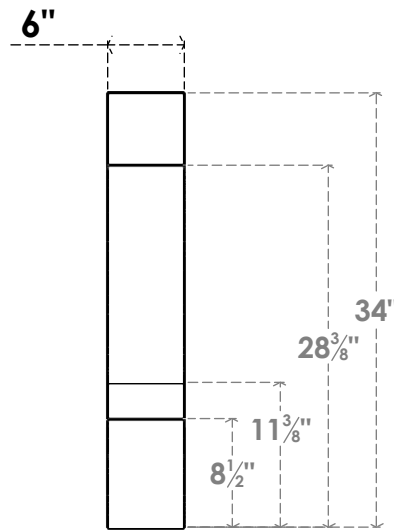

ITEM NUMBER: BRCPC060X22000X34000BOA

6"W X 22"D X 34"H BALBOA ARCHITECTURAL GRADE PVC CLOSED KNEE BRACE

SIDE PROFILE

FRONT PROFILE

ISOMETRIC

EKENA MILLWORK
2300 WEST MAIN ST.
CLARKSVILLE, TX 75426
TOLL FREE: 866-607-0453
WWW.EKENAMILLWORK.COM