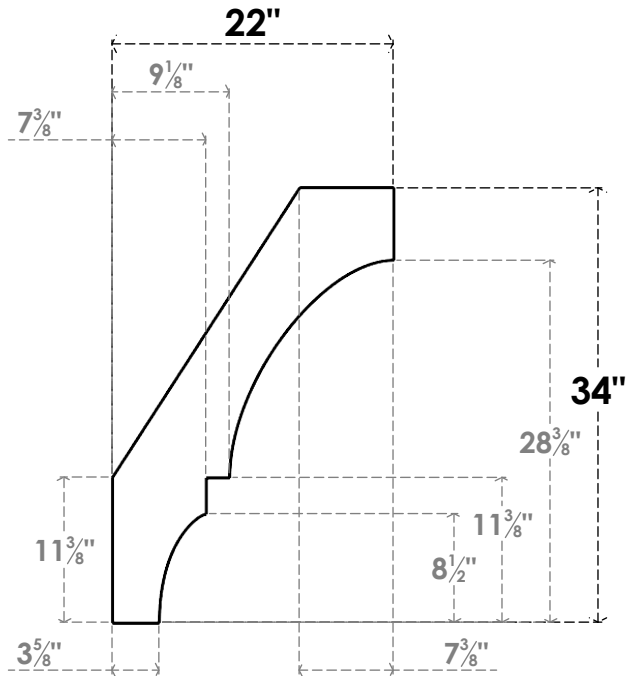

ITEM NUMBER: BRCPC060X22000X34000BOA

6"W X 22"D X 34"H BALBOA ARCHITECTURAL GRADE PVC CLOSED KNEE BRACE

SIDE PROFILE

FRONT PROFILE

ISOMETRIC

EKENA MILLWORK
2300 WEST MAIN ST.
CLARKSVILLE, TX 75426
TOLL FREE: 866-607-0453
WWW.EKENAMILLWORK.COM